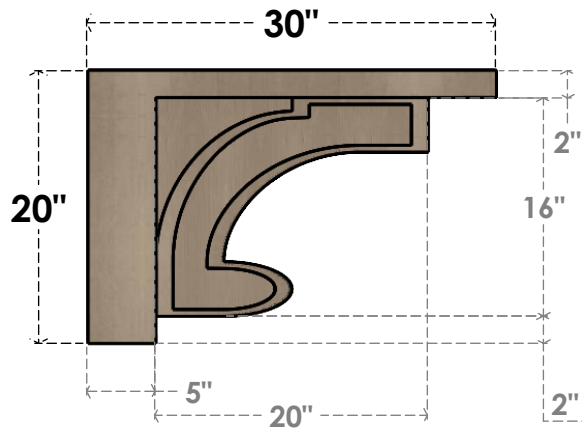

ITEM NUMBER: CORU10X30X20ALMRCPR

10"W X 30"D X 20"H SERIES 3 CLASSIC ALMA ROUGH CEDAR TIMBERTHANE
FAUX WOOD CORBEL, PRIMED

SIDE PROFILE

FRONT PROFILE

ISOMETRIC

EKENA MILLWORK
2300 WEST MAIN ST.
CLARKSVILLE, TX 75426
TOLL FREE: 866-607-0453
WWW.EKENAMILLWORK.COM

NOTES

1. INSTALLATION TO BE COMPLETED IN ACCORDANCE WITH MANUFACTURER'S SPECIFICATIONS.
2. DRAWING MAY NOT BE TO SCALE
3. THIS DRAWING IS INTENDED FOR DESIGN AND PLANNING PURPOSES ONLY.
4. ALL INFORMATION CONTAINED HEREIN WAS CURRENT AT THE TIME OF DEVELOPMENT BUT MUST BE REVIEWED AND APPROVED BY THE PRODUCT MANUFACTURER TO BE CONSIDERED ACCURATE.
5. TIMBERTHANE ARCHITECTURAL PRODUCTS ARE MADE FROM HIGH DENSITY URETHANE AND COME FACTORY PRIMED