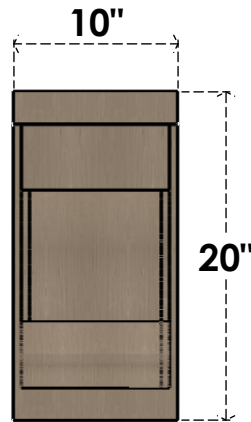

ITEM NUMBER: CORU10X30X20ALMRCPR

10"W X 30"D X 20"H SERIES 3 CLASSIC ALMA ROUGH CEDAR TIMBERTHANE
FAUX WOOD CORBEL, PRIMED

SIDE PROFILE

FRONT PROFILE

ISOMETRIC

EKENA MILLWORK
2300 WEST MAIN ST.
CLARKSVILLE, TX 75426
TOLL FREE: 866-607-0453
WWW.EKENAMILLWORK.COM

NOTES

1. INSTALLATION TO BE COMPLETED IN ACCORDANCE WITH MANUFACTURER'S SPECIFICATIONS.
2. DRAWING MAY NOT BE TO SCALE
3. THIS DRAWING IS INTENDED FOR DESIGN AND PLANNING PURPOSES ONLY.
4. ALL INFORMATION CONTAINED HEREIN WAS CURRENT AT THE TIME OF DEVELOPMENT BUT MUST BE REVIEWED AND APPROVED BY THE PRODUCT MANUFACTURER TO BE CONSIDERED ACCURATE.
5. TIMBERTHANE ARCHITECTURAL PRODUCTS ARE MADE FROM HIGH DENSITY URETHANE AND COME FACTORY PRIMED