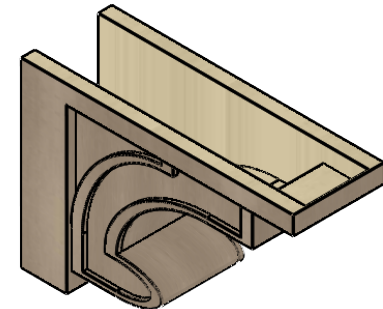

ITEM NUMBER: CORU10X30X20ALMRCPR

10"W X 30"D X 20"H SERIES 3 CLASSIC ALMA ROUGH CEDAR TIMBERTHANE
FAUX WOOD CORBEL, PRIMED

SIDE PROFILE

FRONT PROFILE

ISOMETRIC

EKENA MILLWORK
2300 WEST MAIN ST.
CLARKSVILLE, TX 75426
TOLL FREE: 866-607-0453
WWW.EKENAMILLWORK.COM

NOTES

1. INSTALLATION TO BE COMPLETED IN ACCORDANCE WITH MANUFACTURER'S SPECIFICATIONS.
2. DRAWING MAY NOT BE TO SCALE
3. THIS DRAWING IS INTENDED FOR DESIGN AND PLANNING PURPOSES ONLY.
4. ALL INFORMATION CONTAINED HEREIN WAS CURRENT AT THE TIME OF DEVELOPMENT BUT MUST BE REVIEWED AND APPROVED BY THE PRODUCT MANUFACTURER TO BE CONSIDERED ACCURATE.
5. TIMBERTHANE ARCHITECTURAL PRODUCTS ARE MADE FROM HIGH DENSITY URETHANE AND COME FACTORY PRIMED